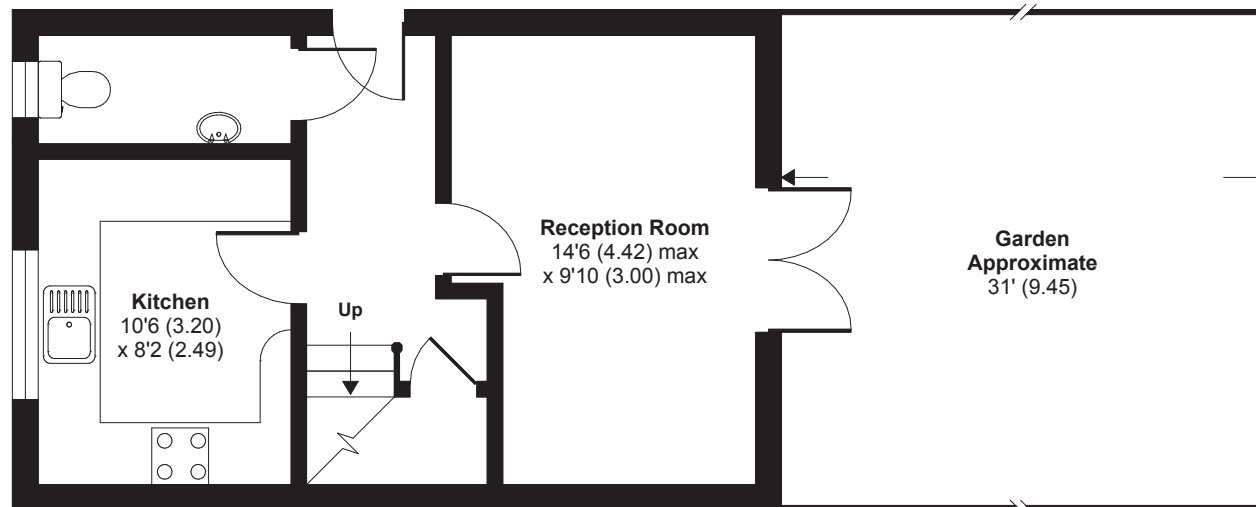

Furrow Cottage, Newbury Road, Headley, Thatcham, RG19 8LG

APPROX. GROSS INTERNAL FLOOR AREA 670 SQ FT 62.2 SQ METRES

FIRST FLOOR

GROUND FLOOR

Whilst every attempt has been made to ensure the accuracy of the floor plan contained here, measurements of doors, windows and rooms are approximate and no responsibility is taken for any error, omission or misstatement. These plans are for representation purposes only as defined by RICS Code of Measuring Practice and should be used as such by any prospective purchaser. Specifically no guarantee is given on the total square footage of the property if quoted on this plan. Any figure given is for initial guidance only and should not be relied on as a basis of valuation.