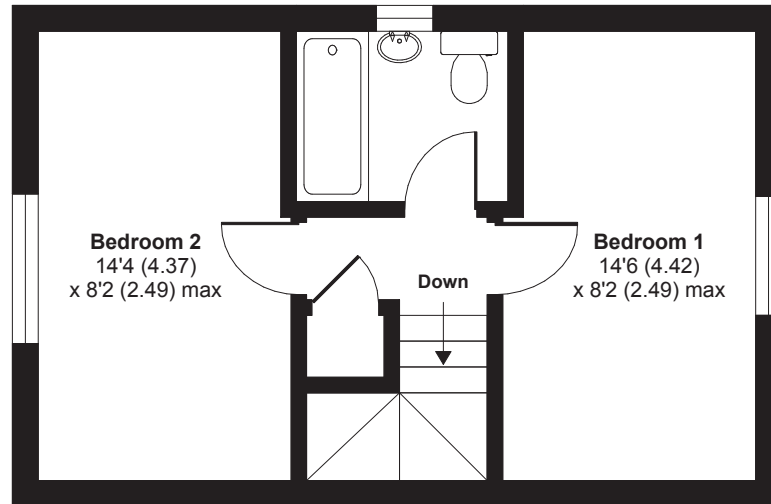

Furrow Cottage, Newbury Road, Headley, Thatcham, RG19 8LG

APPROX. GROSS INTERNAL FLOOR AREA 670 SQ FT 62.2 SQ METRES

FIRST FLOOR

GROUND FLOOR

Whilst every attempt has been made to ensure the accuracy of the floor plan contained here, measurements of doors, windows and rooms are approximate and no responsibility is taken for any error, omission or misstatement. These plans are for representation purposes only as defined by RICS Code of Measuring Practice and should be used as such by any prospective purchaser. Specifically no guarantee is given on the total square footage of the property if quoted on this plan. Any figure given is for initial guidance only and should not be relied on as a basis of valuation.